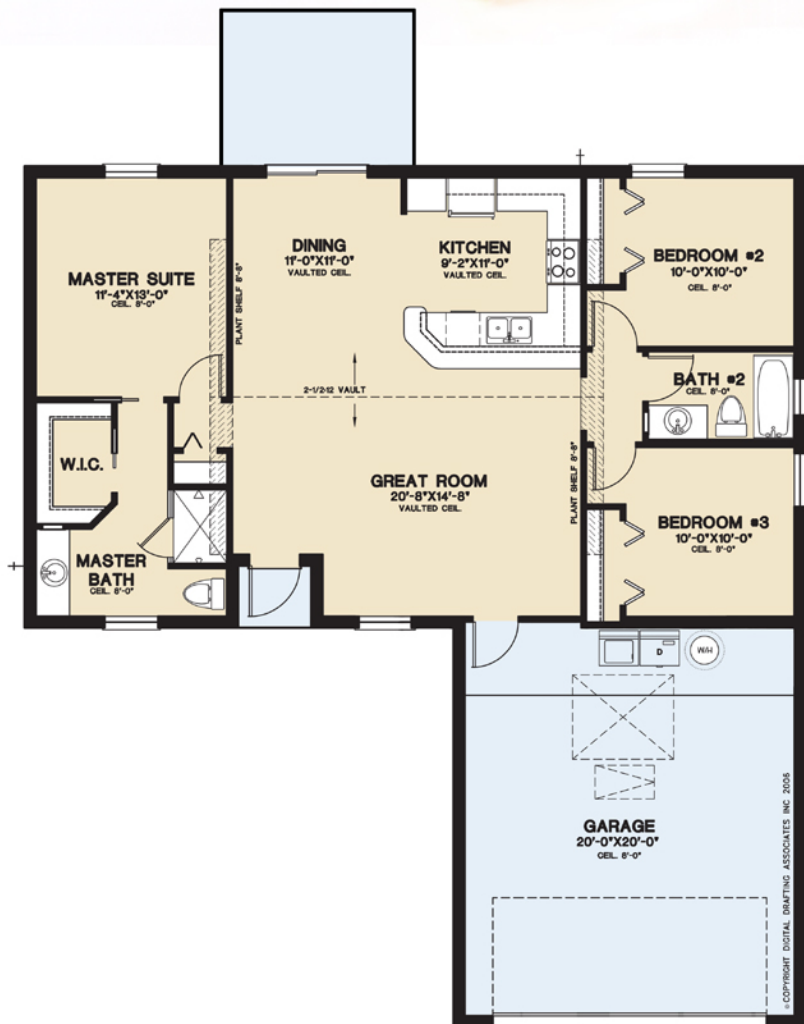

# Justin

## Justin

3 Bedrooms  
2 Bathrooms  
and 2-Car Garage

|              |                      |
|--------------|----------------------|
| Living Area  | 1,249 sq. ft.        |
| Lanai        | 120 sq. ft.          |
| Entry        | 16 sq. ft.           |
| Garage       | 494 sq. ft.          |
| <b>Total</b> | <b>1,879 sq. ft.</b> |